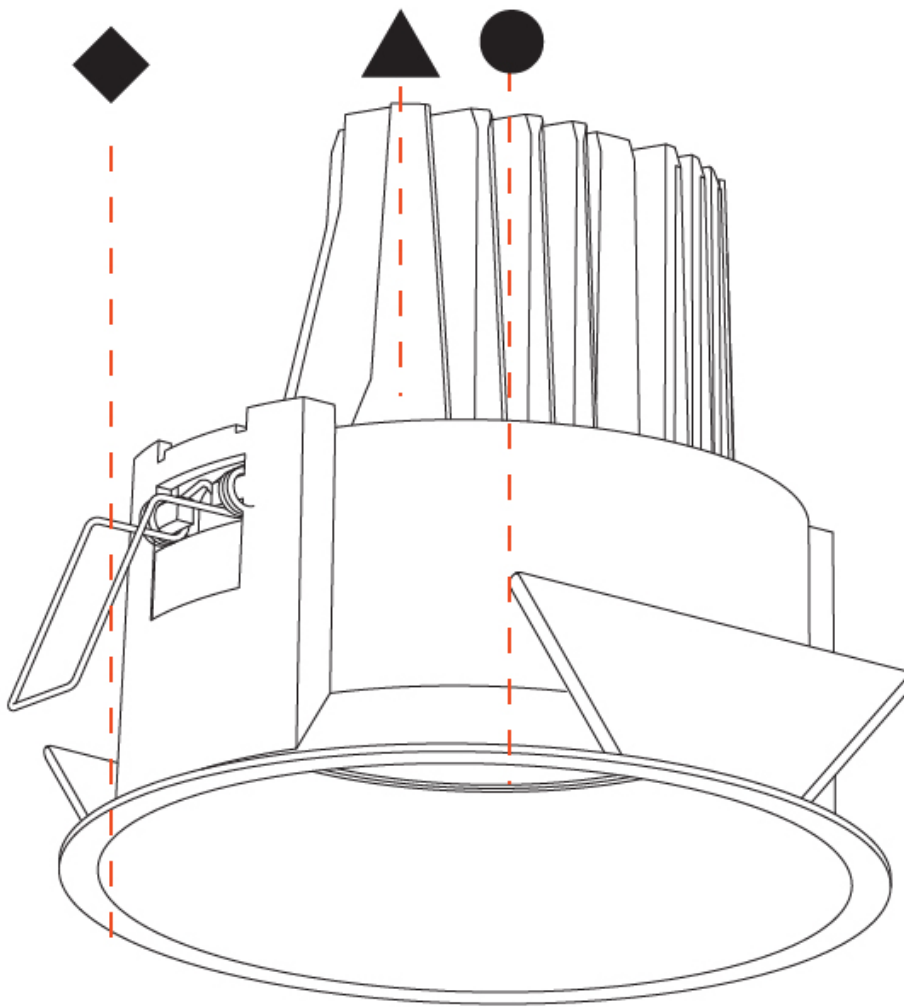

MECHANIQ ROUND DEEP RECESSED

A35061-

PROJECT _____

TYPE _____

SPECIFIER _____

QUANTITY _____

DATE _____

A